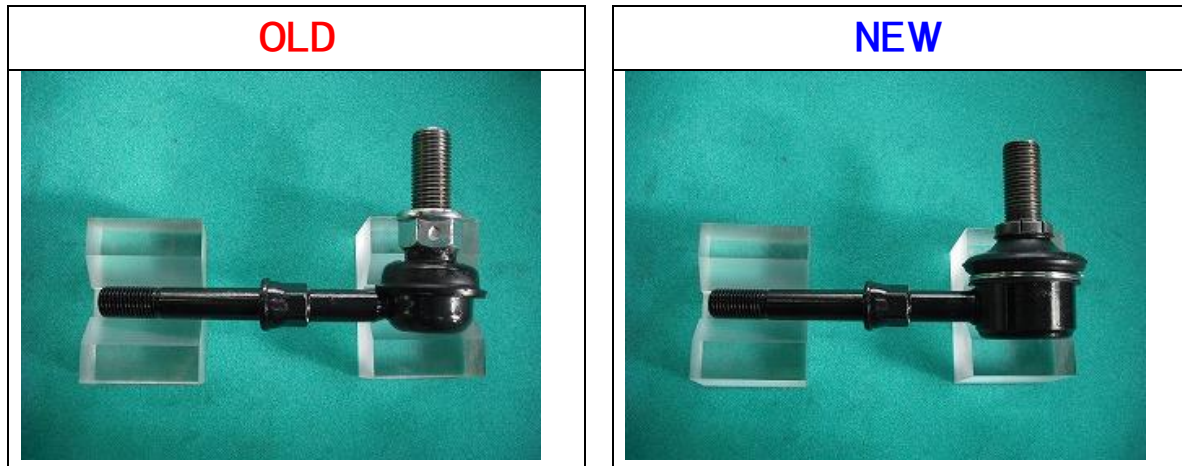

Product Information①

◆SL-4970/-M/-B will be discontinued and superseded by SL-N350/-M/-B.

※It will be changed immediately.

PL PAGE	555 NO.	O. E. M. NO.	CAR NAME	M O D E L	YEAR	POSITION
121	SL-4970	54617-VW000 ① 54667-VW000	CARAVAN	E25	01-	FRONT R/L
121	SL-4970-M	54617-VW000-M ① 54667-VW000-M	CARAVAN	E25	01-	FRONT R/L with 1 nut
121	SL-4970-B	54617-VW000-B ① 54667-VW000-B	CARAVAN	E25	01-	FRONT R/L with Bush Kit